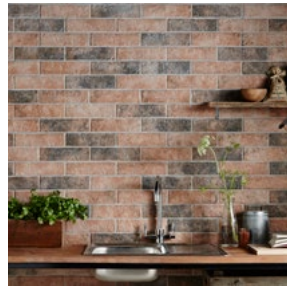

Looking for wall and floor inspiration? Herewith some of the latest additions to our huge range of tiles.

Based in Stoke On Trent our large warehouse occupies a two acre site and we are ready to service every order from the 500,000 sq m of stock we have available.

Here's a few more reasons to buy from Tile Mountain:

- **Great prices**
- **Excellent customer service**
- **Free sample service**