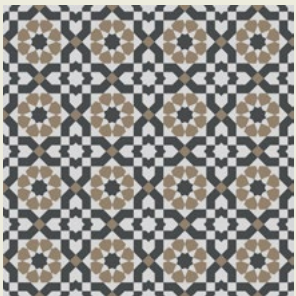

A premium pebble
border tile available in a
choice of black or beige
colourways.

Size: 300 x 70mm
Thickness: 5mm

Vintage Vibe

Driftwood Beige Wood Effect
Floor Tile

Driftwood Beige is a porcelain floor
tile that looks like real wood.

Thickness: 8mm

Perfectly Pale

Legno Honey Floor Tile

A beautiful wood effect floor tile made from strong porcelain.

Size: 150 x 900mm
Thickness: 10mm

Glossed Grain

Madeira Roble Polished
Wood Effect Floor Tile

A semi-polished textured wood
effect porcelain tile.

Size: 248 x 1000mm
Thickness: 10.7mm

Moroccan Mood

Marrakech Catarina Silver
Pattern Floor Tile

Catarina Silver is part of our Marrakech range, and is available in three pattern sizes.

Size: 300 x 300mm
Thickness in mm: 7.5

Marrakech Catarina Copper
Pattern Floor Tile

Size: 300 x 300mm
Thickness: 7.5mm

Marrakech Sierra Copper
Pattern Floor Tile

Size: 300 x 300mm
Thickness: 7.5mm

Marrakech Bellisa Copper
Pattern Floor Tile