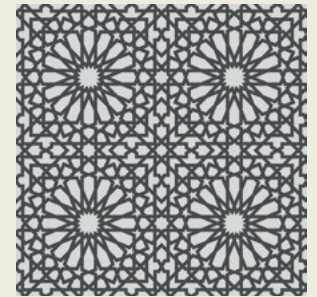

A semi-polished textured wood
effect porcelain tile.

Size: 248 x 1000mm
Thickness: 10.7mm

Moroccan Mood

Marrakech Catarina Silver
Pattern Floor Tile

Catarina Silver is part of our Marrakech range, and is available in three pattern sizes.

Size: 300 x 300mm
Thickness in mm: 7.5

Marrakech Catarina Copper
Pattern Floor Tile

Size: 300 x 300mm
Thickness: 7.5mm

Marrakech Sierra Copper
Pattern Floor Tile

Size: 300 x 300mm
Thickness: 7.5mm

Marrakech Bellisa Copper
Pattern Floor Tile

Size: 300 x 300mm
Thickness: 7.5mm

Marrakech Bellisa Silver
Pattern Floor Tile

Size: 300 x 300mm
Thickness: 7.5mm

Dark Drama

Nordic Wood Dark Brown
Wall and Floor Tile

A textured wood effect porcelain
floor tile.