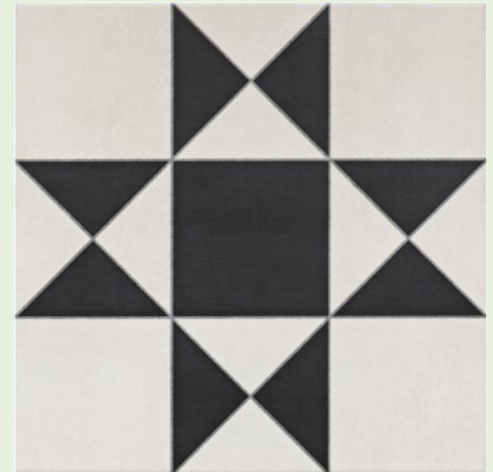

Size: 660 x 440mm

Thickness: 11mm

Architectural Texture

Muralla Brick Wall Tiles

Muralla, available in 5 colours (White, Black, Beige, Grey and Red) is a hard wearing glazed porcelain tile with a traditional striped back look.

Size: 280 x 75mm
Thickness: 9mm

Creative Cube

Doblo Cube Mosaic

Doblo grey cube mosaic is a deco mosaic cut from polished porcelain tiles.

Size: 330 x 380mm
Thickness: 10mm

Delightfully Detailed

Premium Pebble
Border Tile

A premium pebble
border tile available in a
choice of black or beige
colourways.

Size: 300 x 70mm
Thickness: 5mm

Vintage Vibe

Driftwood Beige Wood Effect
Floor Tile

Driftwood Beige is a porcelain floor
tile that looks like real wood.

Size: 985 x 215mm

Thickness: 10.5mm

Victorian Elegance

Exeter Black and White
Victorian Floor Tile

The Exeter ceramic floor tile has a bold geometric pattern, perfect for creating a unique floor.

Size: 338 x 338mm