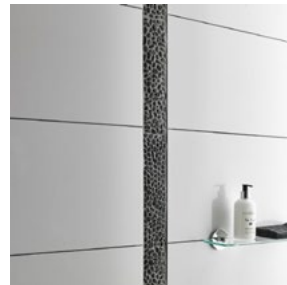

Looking for wall and floor inspiration? Herewith some of the latest additions to our huge range of tiles.

Based in Stoke On Trent our large warehouse occupies a two acre site and we are ready to service every order from the 500,000 sq m of stock we have available.

Here's a few more reasons to buy from Tile Mountain:

- **Great prices**
- **Excellent customer service**
- **Free sample service**