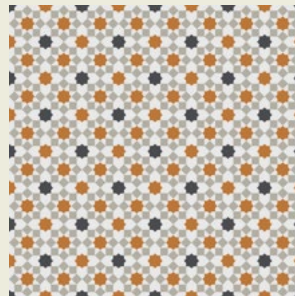

A semi-polished textured wood
effect porcelain tile.

Size: 248 x 1000mm
Thickness: 10.7mm

Moroccan Mood

Marrakech Catarina Silver
Pattern Floor Tile

Catarina Silver is part of our Marrakech range, and is available in three pattern sizes.

Size: 300 x 300mm
Thickness in mm: 7.5

Marrakech Catarina Copper
Pattern Floor Tile

Size: 300 x 300mm
Thickness: 7.5mm

Marrakech Sierra Copper
Pattern Floor Tile

Size: 300 x 300mm
Thickness: 7.5mm

Marrakech Bellisa Copper
Pattern Floor Tile

Size: 300 x 300mm
Thickness: 7.5mm

Marrakech Bellisa Silver
Pattern Floor Tile

Size: 300 x 300mm
Thickness: 7.5mm

Dark Drama

Nordic Wood Dark Brown
Wall and Floor Tile

A textured wood effect porcelain
floor tile.