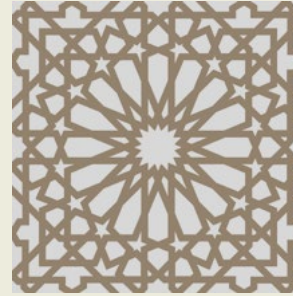

A semi-polished textured wood
effect porcelain tile.

Size: 248 x 1000mm
Thickness: 10.7mm

Moroccan Mood

Marrakech Catarina Silver
Pattern Floor Tile

Catarina Silver is part of our Marrakech range, and is available in three pattern sizes.

Size: 300 x 300mm
Thickness in mm: 7.5

Marrakech Catarina Copper
Pattern Floor Tile

Size: 300 x 300mm
Thickness: 7.5mm

Marrakech Sierra Copper
Pattern Floor Tile

Size: 300 x 300mm
Thickness: 7.5mm

Marrakech Bellisa Copper
Pattern Floor Tile