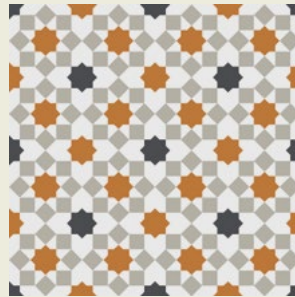

A semi-polished textured wood
effect porcelain tile.

Size: 248 x 1000mm
Thickness: 10.7mm

Moroccan Mood

Marrakech Catarina Silver
Pattern Floor Tile

Catarina Silver is part of our Marrakech range, and is available in three pattern sizes.

Size: 300 x 300mm
Thickness in mm: 7.5

Marrakech Catarina Copper
Pattern Floor Tile

Size: 300 x 300mm
Thickness: 7.5mm

Marrakech Sierra Copper
Pattern Floor Tile

Size: 300 x 300mm
Thickness: 7.5mm

Marrakech Bellisa Copper
Pattern Floor Tile