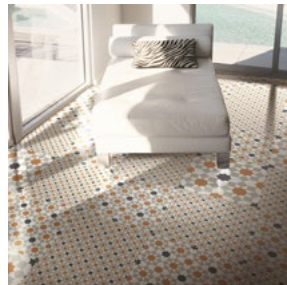

Looking for wall and floor inspiration? Herewith some of the latest additions to our huge range of tiles.

Based in Stoke On Trent our large warehouse occupies a two acre site and we are ready to service every order from the 500,000 sq m of stock we have available.

Here's a few more reasons to buy from Tile Mountain:

- **Great prices**
- **Excellent customer service**
- **Free sample service**