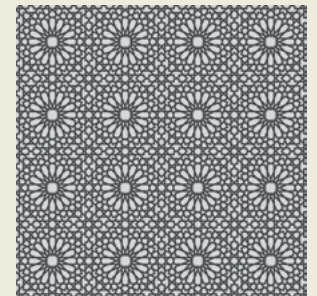

Marrakech Bellisa Silver
Pattern Floor Tile

Size: 300 x 300mm
Thickness: 7.5mm