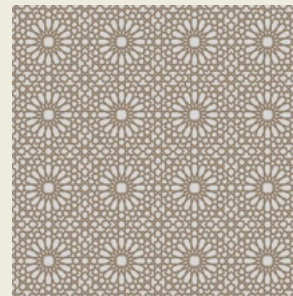

A semi-polished textured wood
effect porcelain tile.

Size: 248 x 1000mm
Thickness: 10.7mm

Moroccan Mood

Marrakech Catarina Silver
Pattern Floor Tile

Catarina Silver is part of our Marrakech range, and is available in three pattern sizes.

Size: 300 x 300mm
Thickness in mm: 7.5

Marrakech Catarina Copper
Pattern Floor Tile

Size: 300 x 300mm
Thickness: 7.5mm

Marrakech Sierra Copper
Pattern Floor Tile

Size: 300 x 300mm
Thickness: 7.5mm

Marrakech Bellisa Copper
Pattern Floor Tile