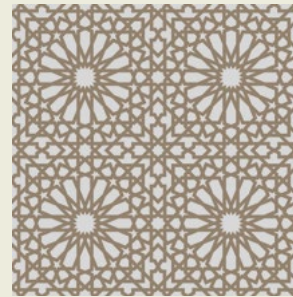

A semi-polished textured wood
effect porcelain tile.

Size: 248 x 1000mm
Thickness: 10.7mm

Moroccan Mood

Marrakech Catarina Silver
Pattern Floor Tile

Catarina Silver is part of our Marrakech range, and is available in three pattern sizes.

Size: 300 x 300mm
Thickness in mm: 7.5

Marrakech Catarina Copper
Pattern Floor Tile

Size: 300 x 300mm
Thickness: 7.5mm

Marrakech Sierra Copper
Pattern Floor Tile

Size: 300 x 300mm
Thickness: 7.5mm

Marrakech Bellisa Copper
Pattern Floor Tile