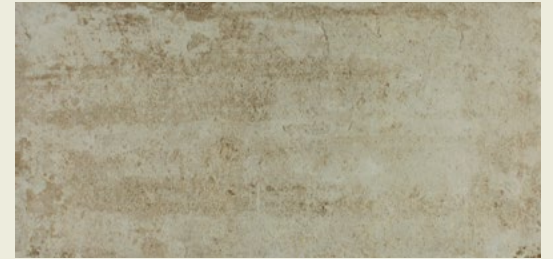

Size: 600 x 600mm, 300 x 600mm
Thickness: 9.5mm

Country Classic

West End Brick
Wall and Floor Tile

West End is a brick effect porcelain tile that is suitable for both wall and floor use. Available in three colours, it is perfect for creating pattern effects.

Size: 200 x 100mm
Thickness: 9mm

Herringbone Highlights

West End Brick
Wall and Floor Tile

West End is a brick effect porcelain tile. Available in three colours, it is suitable for both wall and floor use.